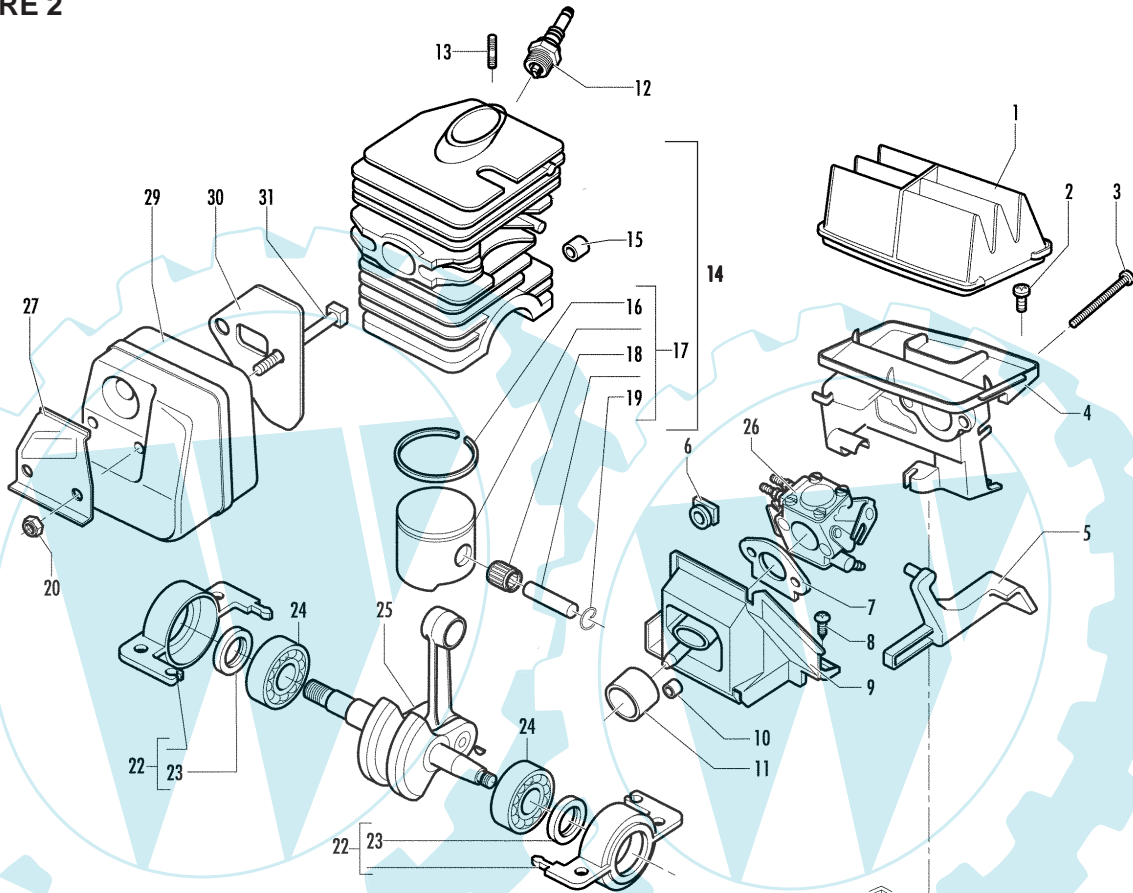

date	MAY/03	SHEET 3/4
------	--------	-----------

Model	Prefix
P 411 18".325	01

Product number
953900427

FIGURE 2

FIGURE 3 - CARB. ZAMA C1Q-EL1

brand	PARTNER
-------	----------------

date	MAY/03	SHEET 4/4
------	--------	-----------

Model	Prefix
P 411 18".325	01

Product number
953900427

FIGURE 2

pos	P/N McC	P/N ELX	Qty	DESCRIPTION
1	503413203	503413203	1	air filter
2	503213216	503213216	2	screw
3	503213245	503213245	1	screw
4	503413101	503413101	1	filter holder
5	503105203	503105203	1	lever choke
6	501527801	501527801	1	bushing
7	501770002	501770002	1	gasket
8	503213216	503213216	3	screw
9	506013503	506013503	1	partition
10	505310751	505310751	1	rubber
11	506013202	506013202	1	bushing
12	240010	538240010	1	spark plug RCT7Y
13	503208006	503208006	1	screw
14	506010607	506010607	1	cylinder/piston ass'y
15	505310751	505310751	1	rubber
16	503289003	503289003	1	piston ring
17	249181	538249181	1	piston kit
18	501451601	501451601	1	needle bearing
19	737441000	737441000	2	ring
20	503222302	503222302	2	nut
22	506056502	506056502	2	crank shaft housing ass'y
23	505275719	505275719	2	seal ring
24	738220225	738220225	2	bearing
25	503573805	503573805	1	crank shaft assy
26	FIGURE 3		1	carb.
27	503853301	503853301	1	exh.outlet ass'y
29	506011703	506011703	1	muffler
30	503723701	503723701	1	muffler gasket
31	503218201	503218201	2	square head screw 5x57

FIGURE 3

CARB.ZAMA C1Q-EL 1

pos	P/N McC	P/N ELX	Qty	DESCRIPTION
1	503283101	503283101	1	carb.
1	503482101	503482101	1	diaph.gasket kit
2	249171	538249171	1	rep.kit RB45Z

A= ALTA ROTAZIONE
B=MEDIA ROTAZIONE
C=BASSA ROTAZIONE