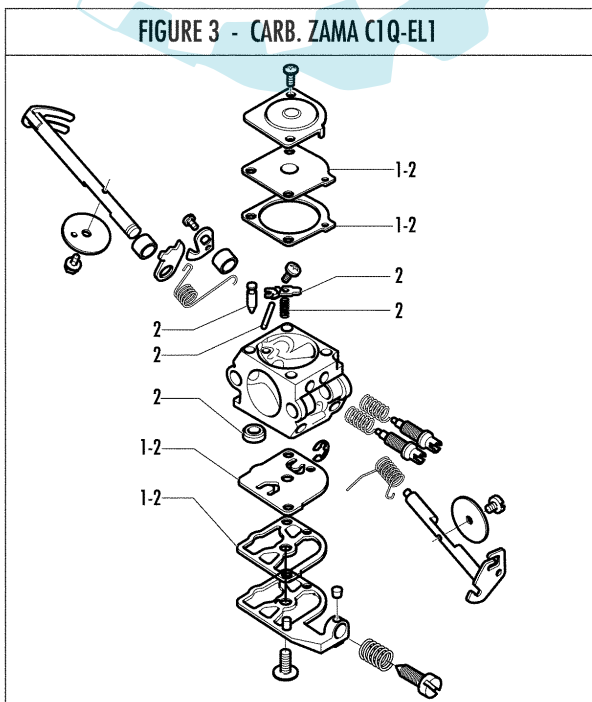

date	MAY/03	SHEET 3/4
------	--------	-----------

Model	Prefix
P 411 18".325	01

Product number
953900427

FIGURE 2

FIGURE 3 - CARB. ZAMA C1Q-EL1

brand	PARTNER
-------	----------------

date	MAY/03	SHEET 4/4
------	--------	-----------

Model	Prefix
P 411 18".325	01

Product number
953900427

FIGURE 2

pos	P/N McC	P/N ELX	Qty	DESCRIPTION
1	503413203	503413203	1	air filter
2	503213216	503213216	2	screw
3	503213245	503213245	1	screw
4	503413101	503413101	1	filter holder
5	503105203	503105203	1	lever choke
6	501527801	501527801	1	bushing
7	501770002	501770002	1	gasket
8	503213216	503213216	3	screw
9	506013503	506013503	1	partition
10	505310751	505310751	1	rubber
11	506013202	506013202	1	bushing
12	240010	538240010	1	spark plug RCT7Y
13	503208006	503208006	1	screw
14	506010607	506010607	1	cylinder/piston ass'y
15	505310751	505310751	1	rubber
16	503289003	503289003	1	piston ring
17	249181	538249181	1	piston kit
18	501451601	501451601	1	needle bearing
19	737441000	737441000	2	ring
20	503222302	503222302	2	nut
22	506056502	506056502	2	crank shaft housing ass'y
23	505275719	505275719	2	seal ring
24	738220225	738220225	2	bearing
25	503573805	503573805	1	crank shaft assy
26	FIGURE 3		1	carb.
27	503853301	503853301	1	exh.outlet ass'y
29	506011703	506011703	1	muffler
30	503723701	503723701	1	muffler gasket
31	503218201	503218201	2	square head screw 5x57